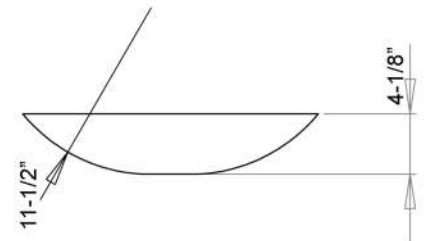

BALDWIN RESIN BASIN

Cat. No.
7-514

Diameter: 20"
Above Counter Height: 4-1/8"

Features:

- ▶ Above counter basin
- ▶ Constructed of solid resin
- ▶ Color is same throughout
- ▶ Available in Matte(7-514WH) or Gloss (7-514WH-GL) finish
- ▶ Non-porous finish resists stains and bacteria
- ▶ Finished on all sides
- ▶ No Overflow
- ▶ Use with 1-3/4" drain

Colors

WH White

WHGL White Gloss

***Please do NOT drill hole without
template or actual product.**

Interior Dimensions:

Basin Interior: 17-1/2"
Basin Depth: 3-5/8"